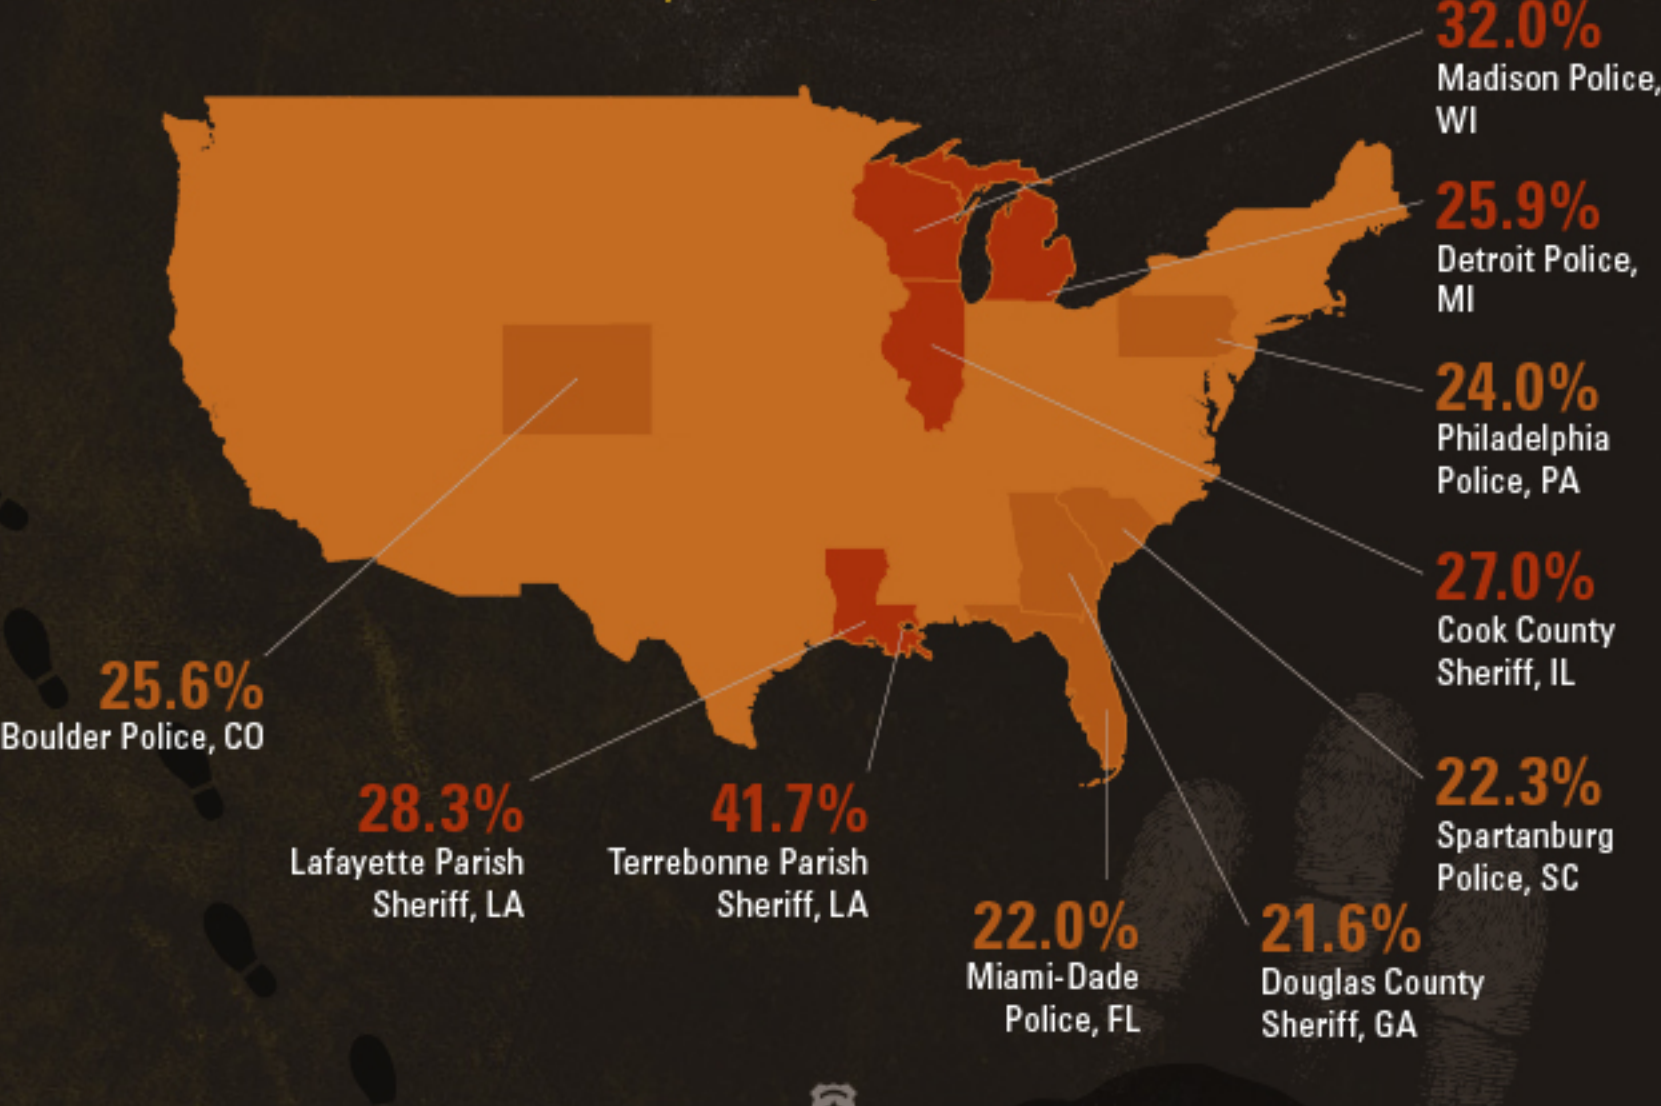

DO WOMEN MAKE THE BEST DETECTIVES?

THROUGHOUT U.S. LAW ENFORCEMENT, WOMEN ARE MAKING THEIR MARK

WHICH CAME FIRST, THE FEMALE FICTIONAL COP OR THE REAL ONE?

In 1921, the world's top female investigator was Maud West. She proved that sleuths in skirts have more tact, quicker perception and better intuition.

LAW ENFORCEMENT AGENCIES WITH SWORN WOMEN OFFICERS

TOP 5: Terrebonne Parish Sheriff – LA, Madison Police – WI, Lafayette Parish Sheriff – LA, Cook County Sheriff – IL, Detroit Police – MI

MEET JESSICA DANIEL