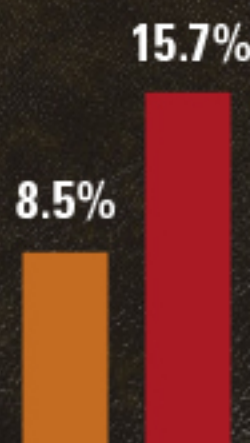

4 TENACITY:

Brenda Leigh Johnson is called The Closer for a reason.

FACT!

Women are more flexible than men, and are harder to submit in arm bars and leg locks. Men do have harder bones than women. But a woman's flexibility at times enables her to kick higher and faster.

FACT!

Female interest in boxing has increased substantially in all age demographics from 2002 to 2012, doubling from **8.5% to 15.7%** in the 55+ group.

5 LEADERSHIP:

It's not easy being at the top, unless you're Captain Monica Rawling.